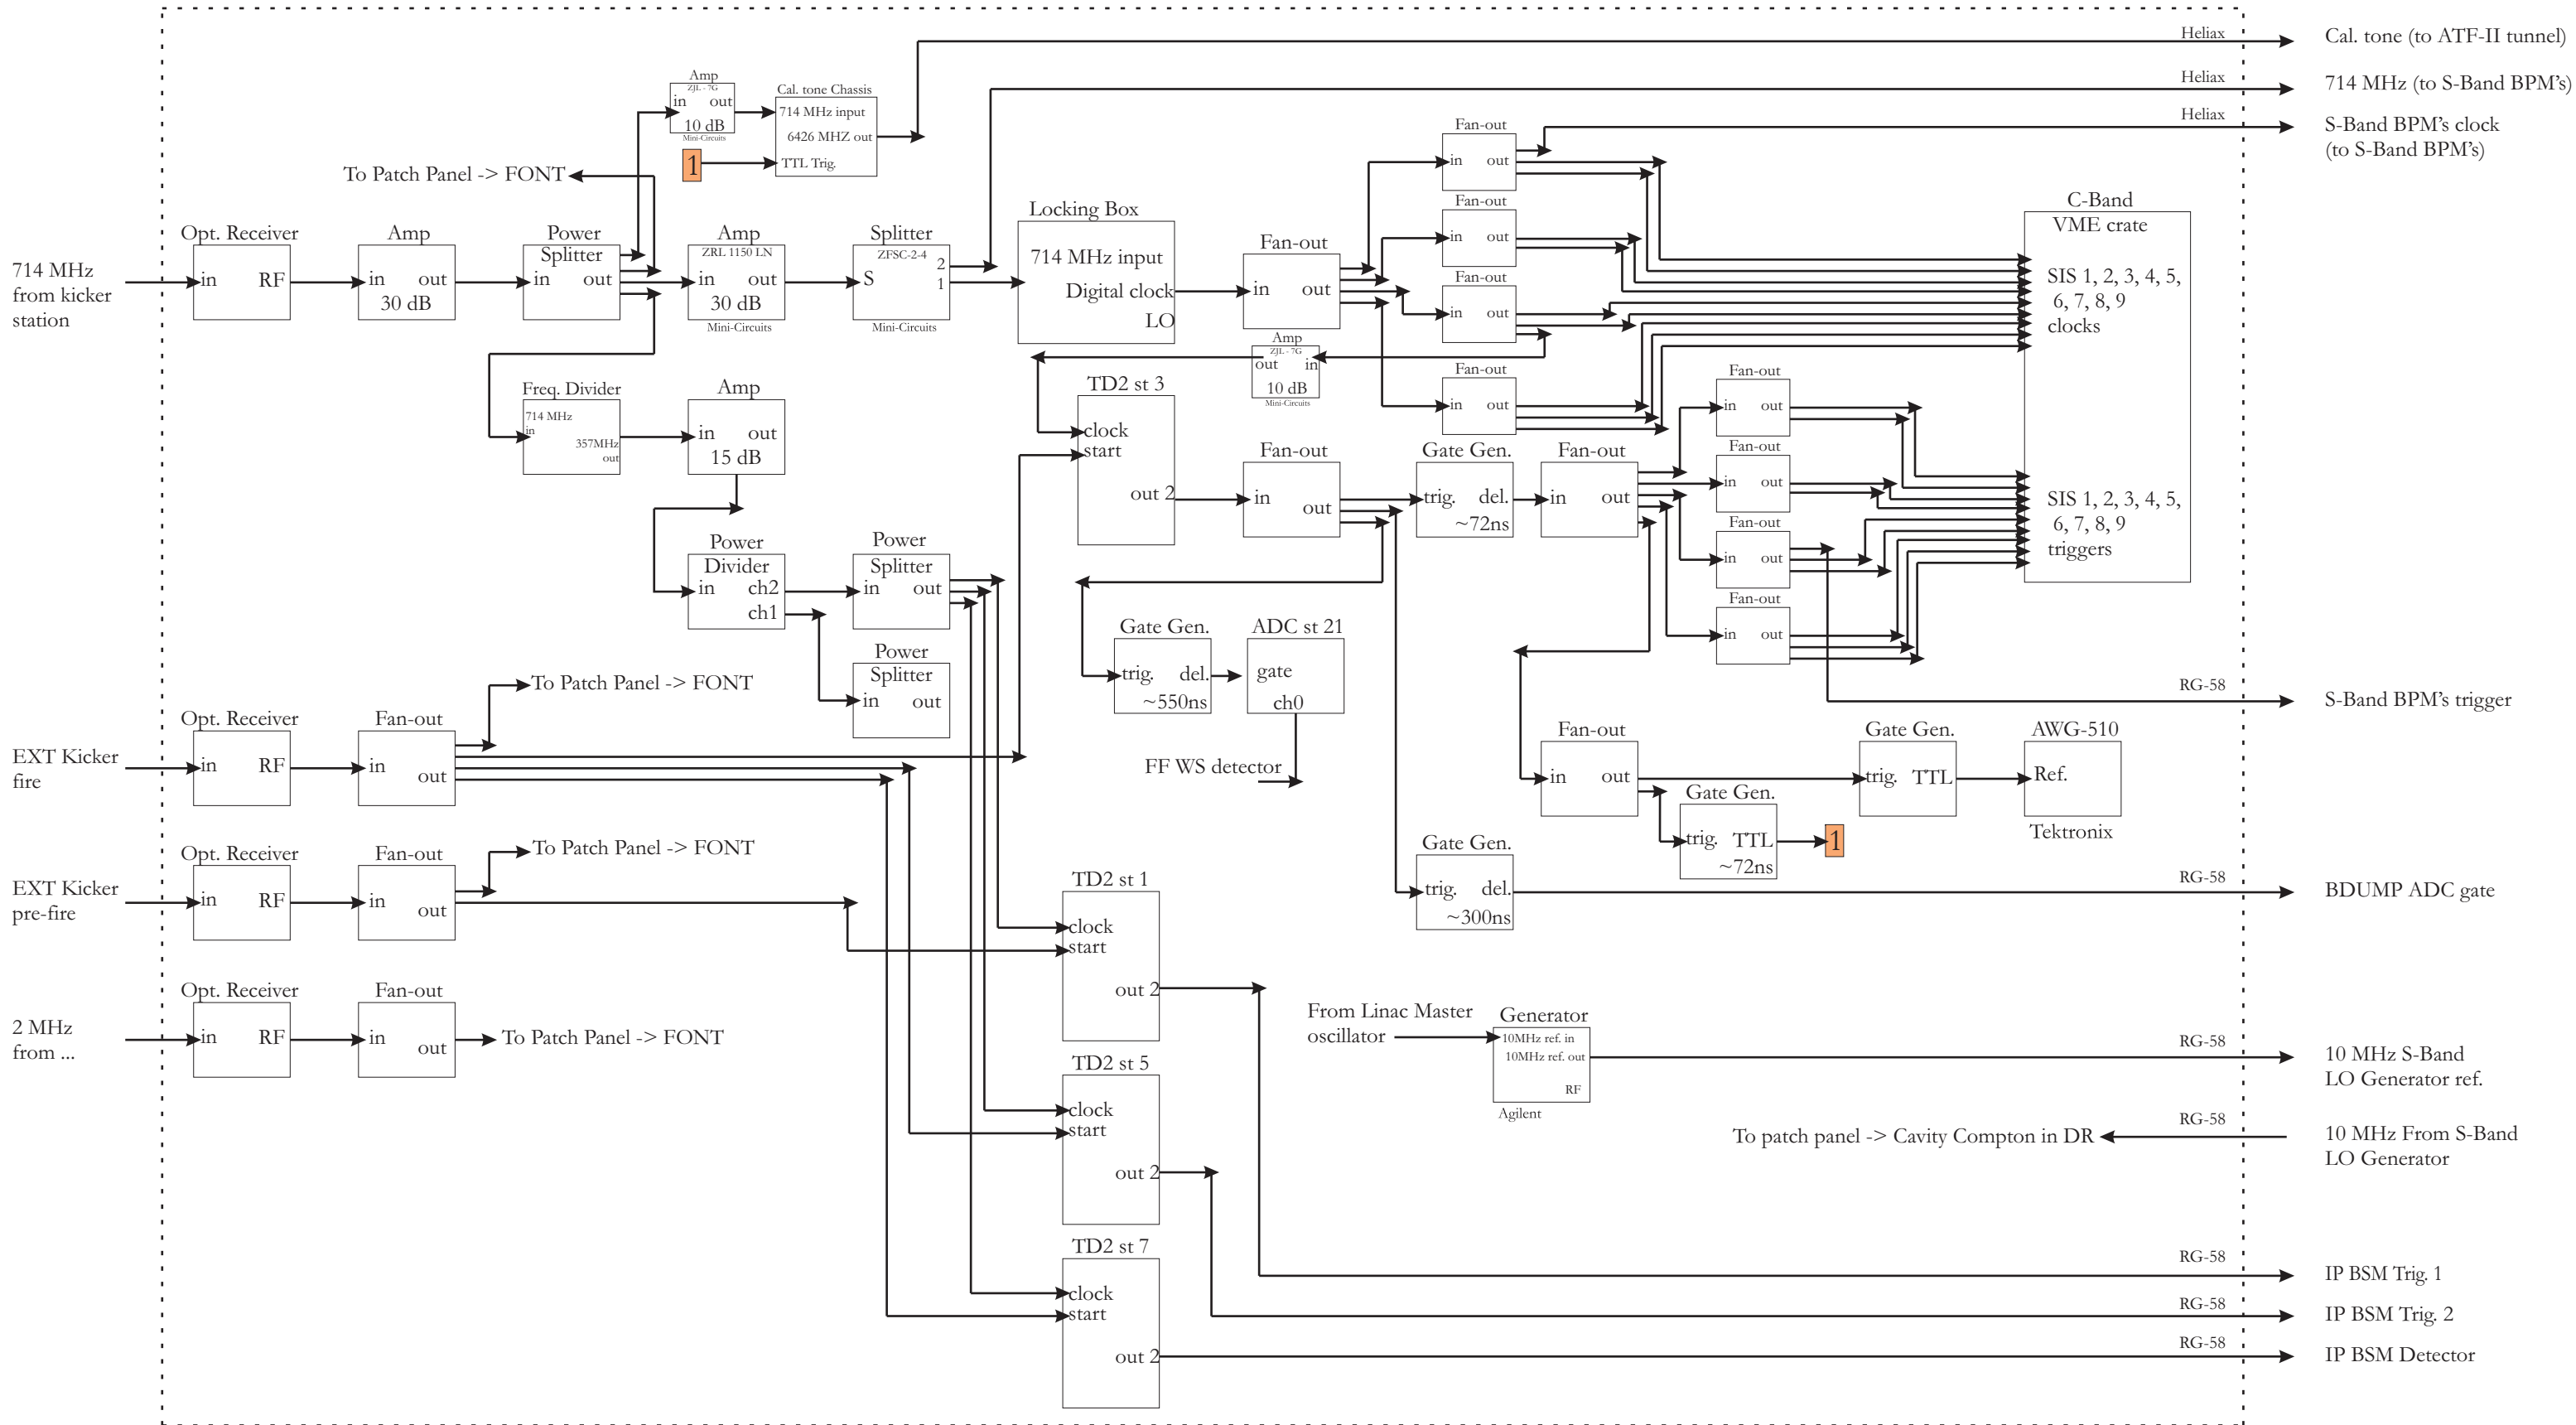

ATF-II Magnet power supply hut

ATF-II timing diagram: "ATF-II Magnet power supply hut"
 Drawn by: Aryshev Alexander
 28.05.2009